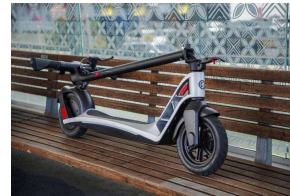

# 2023 Haying H10 SR 7.5Ah Display model

30+ Years Helping Kiwis into Quality Cars  
Trade-Ins Welcome - Finance Specialists

Ext Colour  
Black

Engine  
1 cc

History  
-

Fuel Type  
Electric

Seats  
1 seats

Transmission  
Auto

Interior  
-

Fuel Saver Rating  
-

Be the envy of the streets with this tech-loaded chariot The H10 boasts an ultra-sleek magnesium alloy deck, crowned with an eye-catching lattice headstock. Oh, and did we mention LIGHTWEIGHT? Its like Thors hammer, with the might without the weight