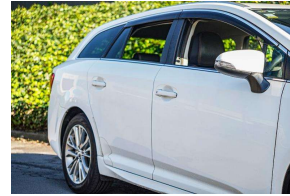

2016 Toyota Avensis Li Wagon Leather /

30+ Years Helping Kiwis into Quality Cars
Trade-Ins Welcome - Finance Specialists

VEHICLE INFORMATION

Cash Price

Includes GST

\$17,380

+ on-road-costs

Body
5 door, Station Wagon

Seats
5 seats

Transmission
Auto

Interior

-

Fuel Saver Rating
2.5 out of 6 stars

Audio

-

VIN
-