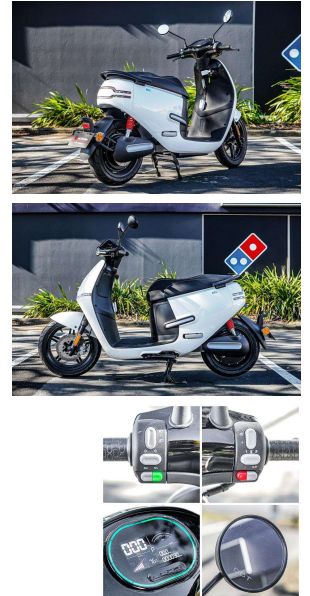

2026 Horwin EK1 100% Electric / 80kms

VEHICLE INFORMATION

Cash Price

Includes GST

\$5,675

+ on-road-costs

Body
1 door, Scooter

Odometer
1 km

Engine
-

Fuel Type
Electric

Transmission
Auto

Fuel Saver Rating
6 out of 6 stars

VIN
-

Reg No.
-

Ext Colour
White

History
-

Seats
1 seats

Interior
-

Audio
-

Stock ID
58033

Finance this vehicle from only

\$39.92

per week*

Gain peace of mind with Mechanical Breakdown Insurance. Ask us how.

The EK1's powerful 2.5kW motor and large 72V 36Ah lithium-ion battery will take you up to 80kms on a charge* and can be ridden on a learners car licence

The beauty of electric power and torque means hills are no problem and you will get away from the lights quicker than the traffic