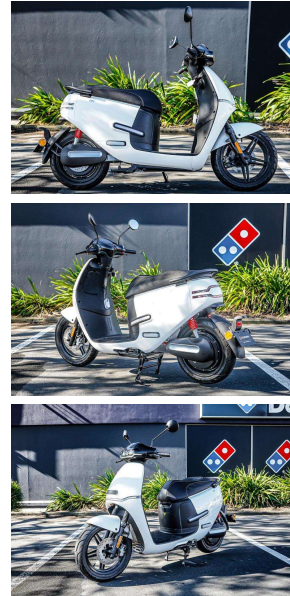

2026 Horwin EK1 100% Electric / 80kms

VEHICLE INFORMATION

Cash Price

Includes GST

\$5,675

+ on-road-costs

Body
1 door, Scooter

Odometer
1 km

Engine
-

Fuel Type
Electric

Transmission
Auto

Fuel Saver Rating
6 out of 6 stars

VIN
-

Reg No.
-

Ext Colour
White

History
-

Seats
1 seats

Interior
-

Audio
-

Stock ID
58033

Finance this vehicle from only

\$39.92

per week*

Gain peace of mind with Mechanical Breakdown Insurance. Ask us how.

The EK1's powerful 2.5kW motor and large 72V 36Ah lithium-ion battery will take you up to 80kms on a charge* and can be ridden on a learners car licence

The beauty of electric power and torque means hills are no problem and you will get away from the lights quicker than the traffic