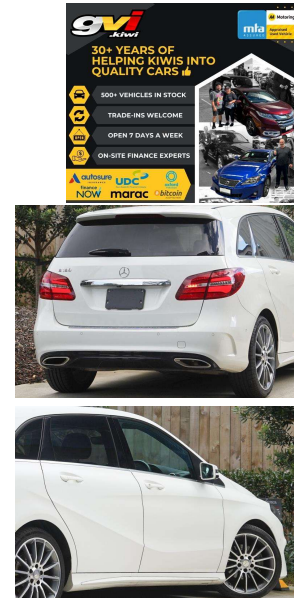

2015 Mercedes Benz B 180 AMG Line 51kms /

VEHICLE INFORMATION

Cash Price

Includes GST

\$15,560

+ on-road-costs

Body
5 door, SUV

Odometer
51,694 km

Engine
1600 cc

Fuel Type
Petrol

Transmission
Automatic

Fuel Saver Rating
2.5 out of 6 stars

VIN
-

Reg No.

-

Ext Colour
White

History

-

Seats
5 seats

Interior

-

Audio

-

Stock ID
60100