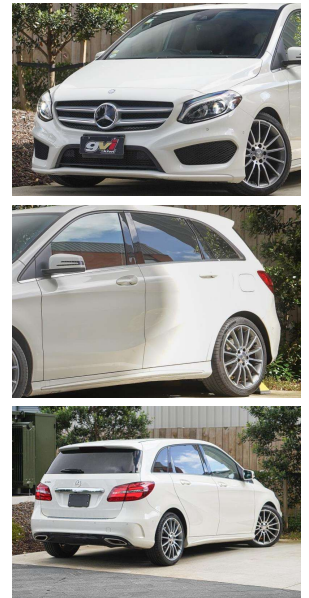

2015 Mercedes Benz B 180 AMG Line 51kms /

VEHICLE INFORMATION

Cash Price

Includes GST

\$15,560

+ on-road-costs

Body
5 door, SUV

Odometer
51,694 km

Engine
1600 cc

Fuel Type
Petrol

Transmission
Automatic

Fuel Saver Rating
2.5 out of 6 stars

VIN
-

Reg No.

-

Ext Colour
White