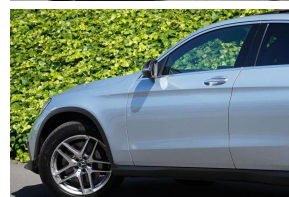

2017 Mercedes Benz GLC 220d AMG Line

30+ Years Helping Kiwis into Quality Cars
Trade-Ins Welcome - Finance Specialists

VEHICLE INFORMATION

Cash Price

Includes GST

\$32,560

+ on-road-costs

Finance this vehicle
from only

Fuel Saver Rating
2.5 out of 6 stars

VIN
-

Reg No.
-

Ext Colour
Silver

History
-

Seats
5 seats

Interior
-

Audio
-

2017 Mercedes-Benz GLC220d AMG Line 4Matic 4WD
2200cc Diesel Turbo Automatic / Tiptronic AWD

High spec European SUV loaded with:

- Rare Option Glass Sun Roof
- Front & Side Airbag Protection
- ESC Electronic Stability Control
- LDW Lane Departure Warning
- Lane Keep Assist