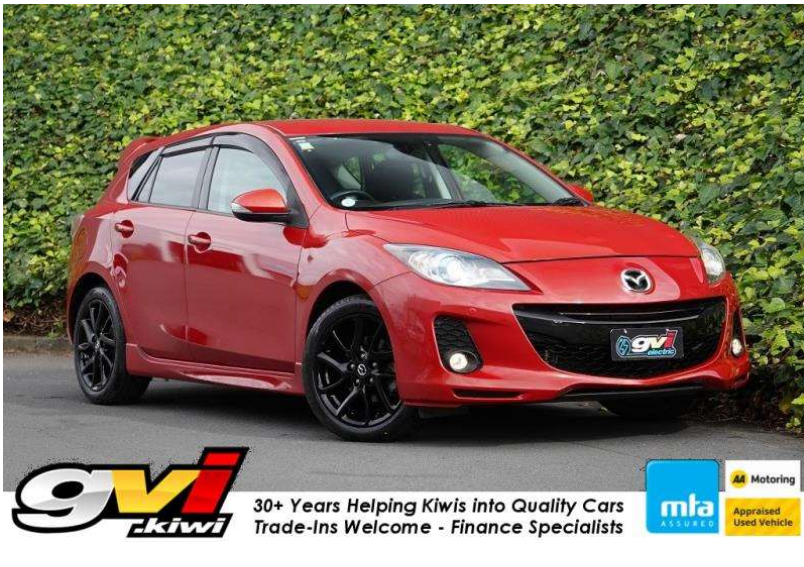

# 2013 Mazda Axela 20S / 3 Ltd 55kms /

30+ Years Helping Kiwis into Quality Cars  
Trade-Ins Welcome - Finance Specialists