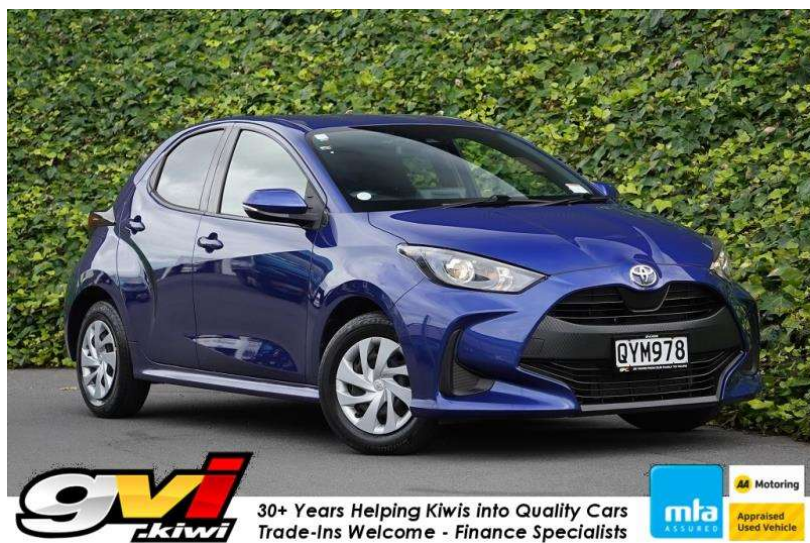

2020 Toyota Yaris / Vitz LDW & FCM / Cruise /

30+ Years Helping Kiwis into Quality Cars
Trade-Ins Welcome - Finance Specialists

VEHICLE INFORMATION

Cash Price

Includes GST

\$16,480

+ on-road-costs

Finance this vehicle
from only

\$106.42

per week*

Gain peace of mind
with Mechanical
Breakdown
Insurance. Ask us
how.

Body

5 door, Hatchback

Odometer

63,110 km

Engine

1500 cc

Fuel Type

Petrol

Transmission

Automatic

Fuel Saver Rating

4 out of 6 stars

VIN