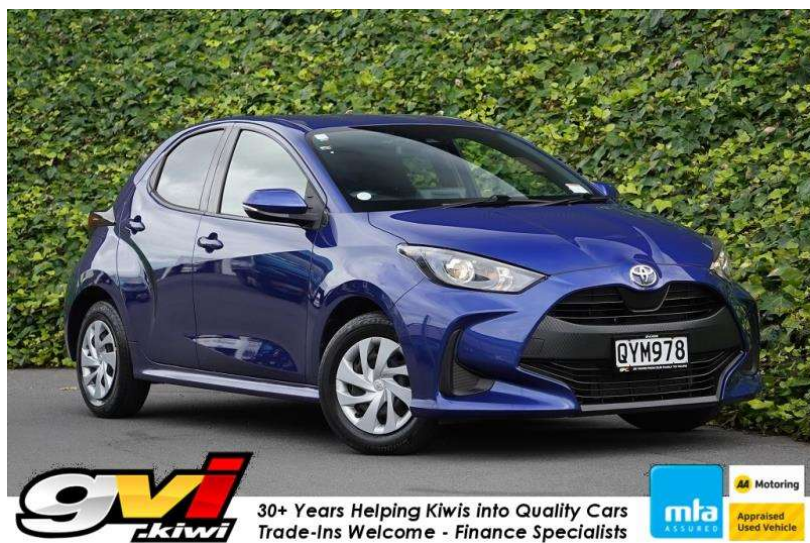

# 2020 Toyota Yaris / Vitz LDW & FCM / Cruise /

30+ Years Helping Kiwis into Quality Cars  
Trade-Ins Welcome - Finance Specialists

### Odometer

63,106 km