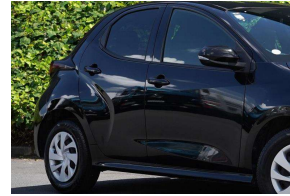

2020 Toyota Yaris / Vitz 16kms / Cruise / Rev

30+ Years Helping Kiwis into Quality Cars
Trade-Ins Welcome - Finance Specialists

VEHICLE INFORMATION

Cash Price

Includes GST

\$18,880

+ on-road-costs

Body

5 door, Hatchback

Reg No.

QZZ220

Odometer

16,399 km

Ext Colour

Black

Engine