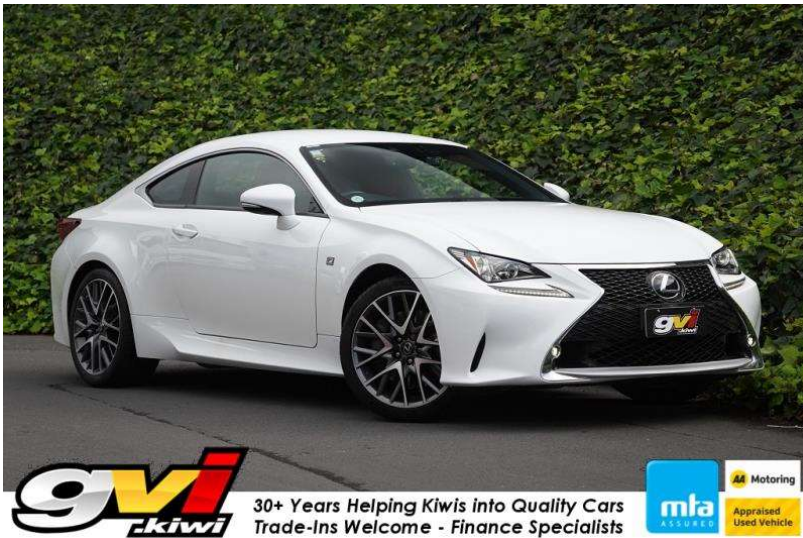

2015 Lexus RC 350 F Sport / Leather / Cruise /

30+ Years Helping Kiwis into Quality Cars
Trade-Ins Welcome - Finance Specialists

VEHICLE INFORMATION

Cash Price

Includes GST

\$27,560

+ on-road-costs

Body
2 door, Coupe

Odometer
147,082 km

Engine
3500 cc

Fuel Type
Petrol

Transmission
Automatic

Fuel Saver Rating
1 out of 6 stars

VIN
-

Reg No.

-

Ext Colour
White

History

-

Seats
4 seats

Interior

-

Audio

-