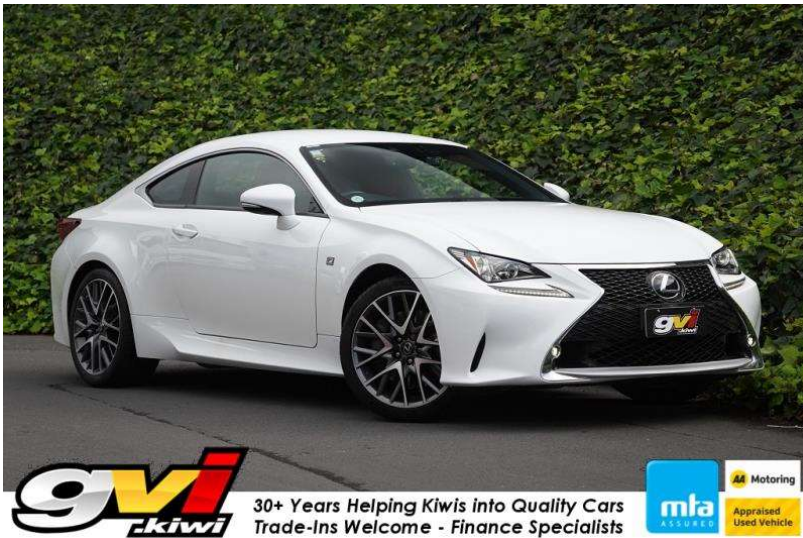

# 2015 Lexus RC 350 F Sport / Leather / Cruise /

30+ Years Helping Kiwis into Quality Cars  
Trade-Ins Welcome - Finance Specialists