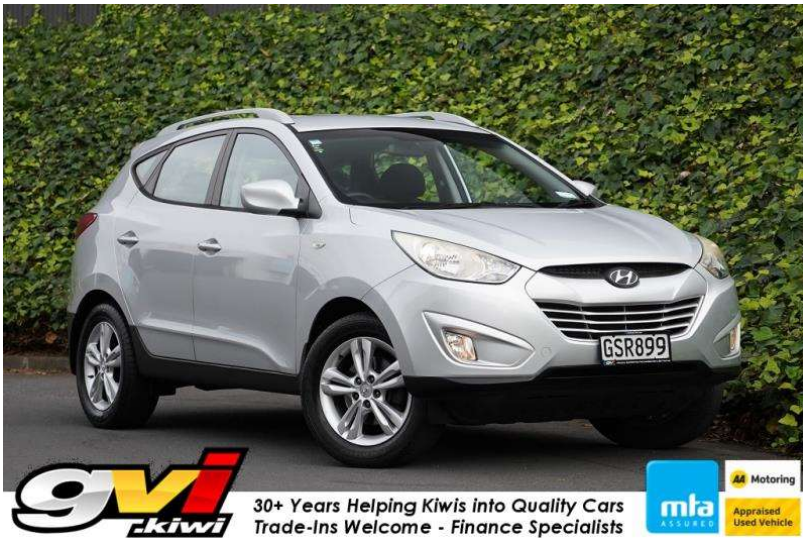

2013 Hyundai iX35 NZ NEW / Low Kms /

VEHICLE INFORMATION

Cash Price

Includes GST

\$14,280

+ on-road-costs

Body

5 door, SUV

Reg No.

GSR899

Odometer

70,182 km

Ext Colour

Silver

Engine

2000 cc

History

-

Fuel Type

Petrol

Seats

5 seats

Transmission

Automatic