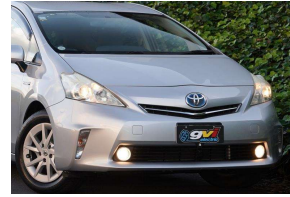

# 2014 Toyota Prius Alpha S Hybrid / EV Mode /

30+ Years Helping Kiwis into Quality Cars  
Trade-Ins Welcome - Finance Specialists

### Body

5 door, Station Wagon

### Odometer

102,303 km