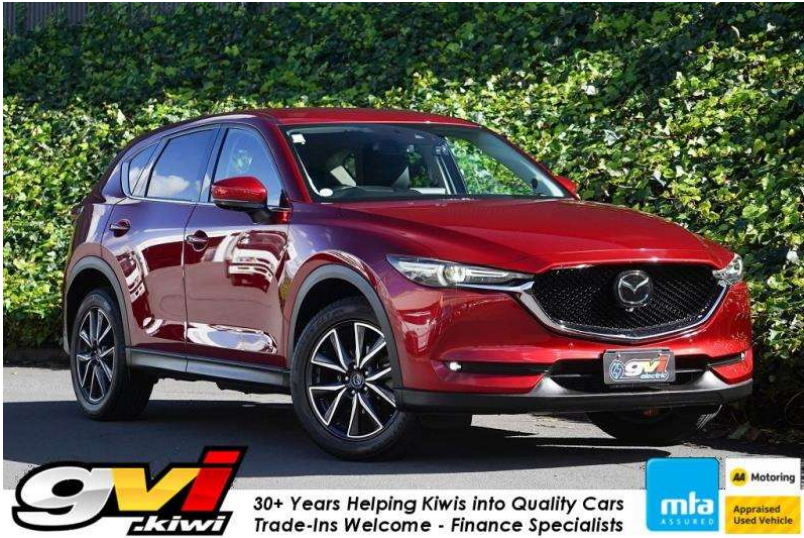

# 2019 Mazda CX-5 25T L Pack Petrol / Leather /

30+ Years Helping Kiwis into Quality Cars  
Trade-Ins Welcome - Finance Specialists

### Cash Price

Includes GST

**\$35,560**

+ on-road-costs

Body  
5 door, SUV

Odometer  
58,095 km

Engine  
2500 cc

Fuel Type  
Petrol

Transmission  
Automatic

Fuel Saver Rating  
2 out of 6 stars

VIN  
-

Reg No.

-

Ext Colour  
Red

History  
-

Seats  
5 seats