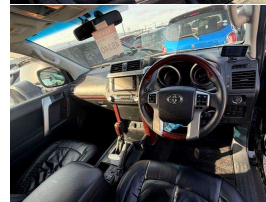

# 2017 Toyota Land Cruiser Prado TX 4x4 /

30+ Years Helping Kiwis into Quality Cars  
Trade-Ins Welcome - Finance Specialists

### Features / Comments

Just arrived and being processed - Secure today with a deposit subject to a satisfactory AA Appraisal

- Super crisp looking Landcruiser in black with black interior TX Prado Diesel Turbo. Super Mint Condition and looks like it has never worked a day in its life