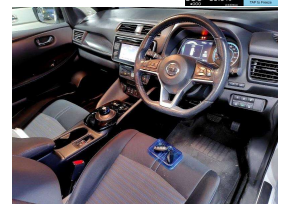

2018 Nissan Leaf 40G 84% SOH Full English /

VEHICLE INFORMATION

Cash Price

Includes GST

\$19,560

+ on-road-costs

Body
5 door, Hatchback

Reg No.

-

Odometer
73,072 km

Ext Colour
White

Engine
-

History

-

Fuel Type
Electric

Seats
5 seats

Transmission
Automatic

Interior

-

Fuel Saver Rating

Audio

-

VIN

Stock ID

Talk with our team about our Special EV Finance Rates

- Full English Dash Cluster and Full English Media Unit -

2018 Nissan Leaf 40kW G Package
New Shape Leaf with Larger 40kWh Battery
Presented in Show Room condition and stunning in White