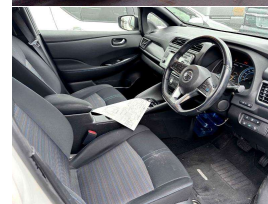

2018 Nissan Leaf 40G 84% SOH Full English /

VEHICLE INFORMATION

Cash Price

Includes GST

\$19,560

+ on-road-costs

Body
5 door, Hatchback

Reg No.

-

Odometer
73,072 km

Ext Colour
White

Engine
-

History

-

Fuel Type
Electric

Seats
5 seats

Transmission
Automatic

Interior

-

Fuel Saver Rating

Audio

-

VIN

Stock ID

Talk with our team about our Special EV Finance Rates

- Full English Dash Cluster and Full English Media Unit -

2018 Nissan Leaf 40kW G Package
New Shape Leaf with Larger 40kWh Battery
Presented in Show Room condition and stunning in White