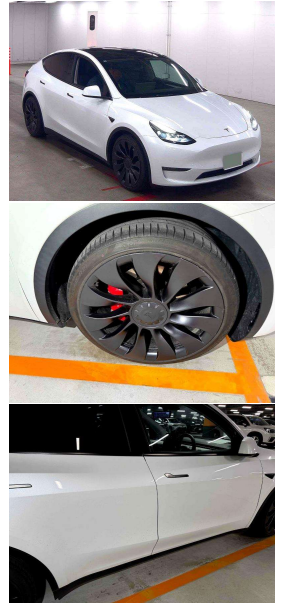

2023 Tesla Model Y Performance AWD Dual

30+ Years Helping Kiwis into Quality Cars
Trade-Ins Welcome - Finance Specialists

VEHICLE INFORMATION

Cash Price

Includes GST

$65,560

+ on-road-costs

Body
5 door, 4WD

Odometer
43,998 km

Engine

-

Fuel Type
Electric

Transmission
Automatic

Fuel Saver Rating

-

VIN

-

Reg No.

-

Ext Colour
White

History

-

Seats
5 seats

Interior

-

Audio

-

Stock ID

61702

Finance this vehicle
from only

$408.45

per week*

Gain peace of mind
with Mechanical
Breakdown
Insurance. Ask us
how.

Features / Comments

Arriving at the end of May - Secure now with a deposit subject to a satisfactory AA Appraisal
SPECIAL OFFER - Get a BONUS Fast AC Wall Box for home charging (Install additional)

Dual Electric Motors pumping out 461kW accelerating this Red performance machine 0 - 100kph in 3.1 seconds Live a life less ordinary and put a smile on your face every time you press the go pedal

2023 Tesla Model Y Performance Dual Motor Long Range 4x4
Powerful dual motor 4WD Performance with 461kW
Huge 79kWh Battery delivering approx 480kms* on a charge

- Includes 2 Year Mechanical, Battery and Electrical Warranty -
- CCS Conversion for Tesla Super Chargers - Connected to NZ Tesla Net

Auckland, Phone 09 525 5885, Email hayden@gvi.kiwi
575 Great South Road, Penrose, Auckland

*Finance calculation based on a 36 month term, 20.0% deposit and a and with an example annual fixed interest rate of 12.25%. Actual interest rate may be higher or lower. Includes an establishment fee of $395 and a monthly maintenance fee of $8.50. Full term amount payable of $76,831 ($63,719 finance + $13,112 deposit). Estimate only, not an offer of finance. Terms, conditions and lending criteria apply.