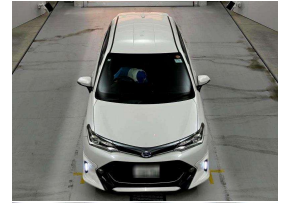

2016 Toyota Corolla Fielder Hybrid WXB Aero

30+ Years Helping Kiwis into Quality Cars
Trade-Ins Welcome - Finance Specialists

VEHICLE INFORMATION

Cash Price

Includes GST

\$18,160

+ on-road-costs

Finance this vehicle from only

\$116.76

per week*

Gain peace of mind with Mechanical Breakdown Insurance. Ask us how.

Body
5 door, Station Wagon

Odometer
102,657 km

Engine
1500 cc

Fuel Type
Hybrid

Transmission
Automatic

Fuel Saver Rating
-

VIN
-

Reg No.

-

Ext Colour
White

History

-

Seats
5 seats