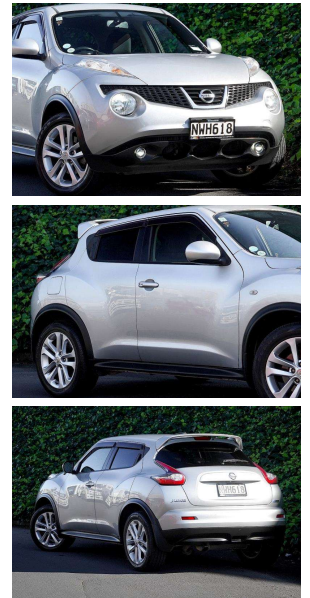

2012 Nissan Juke 16 GT 4WD / Rev Cam

VEHICLE INFORMATION

Cash Price

Includes GST

\$9,280

+ on-road-costs

Finance this vehicle from only

\$62.11

per week*

Gain peace of mind with Mechanical Breakdown Insurance. Ask us how.

Body

5 door, 4WD

Odometer

110,112 km

Engine

1600 cc

Interior

-

Audio

-

Stock ID

61975

Features / Comments

- Sporty Nissan Juke Looking Good in Silver Super tidy example with factory alloys this is a lovely Sports SUV -